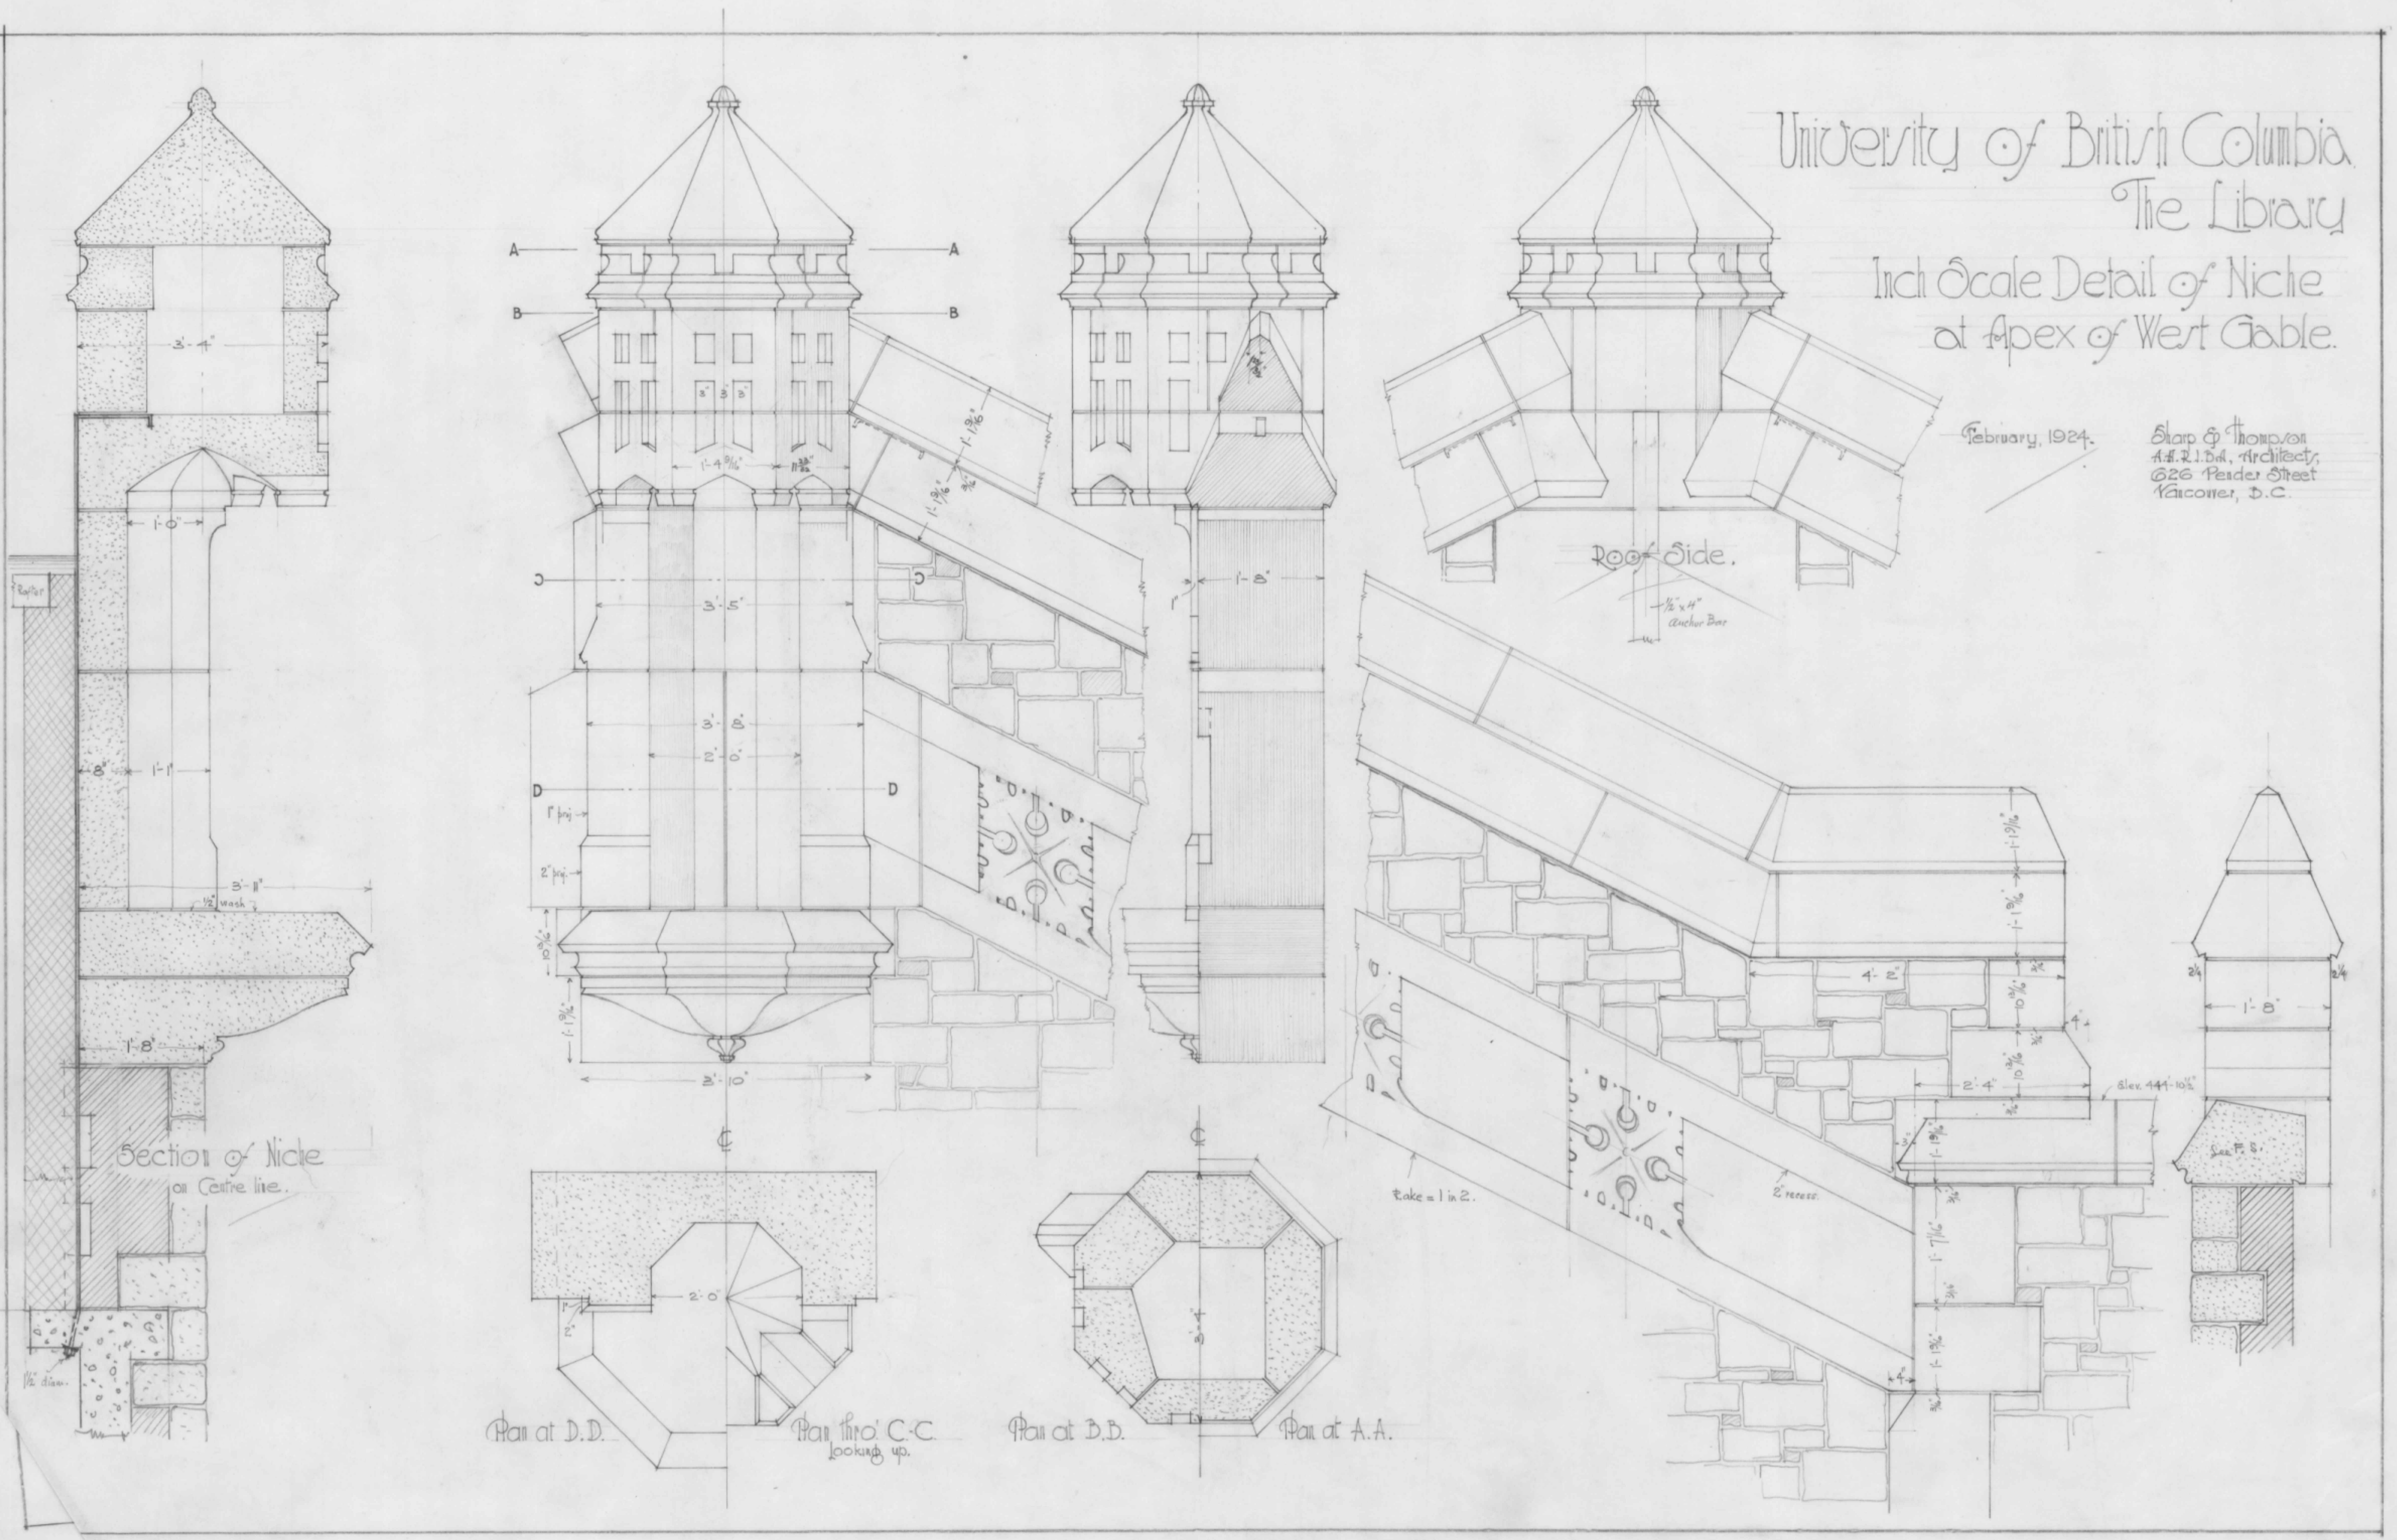

# University of British Columbia The Library

Inch Scale Detail of Niche  
at Apex of West Gable.

February, 1924.

Sharp & Thompson  
Architects,  
626 Pender Street  
Vancouver, B.C.

Section of Niche  
on Centre line.

Roof Side.

Plan at D.D.

Plan thro' C-C  
looking up.

Plan at B.D.

Plan at A.A.

Rate = 1 in 2.

Elev. 441-10 1/2

See P. 5.