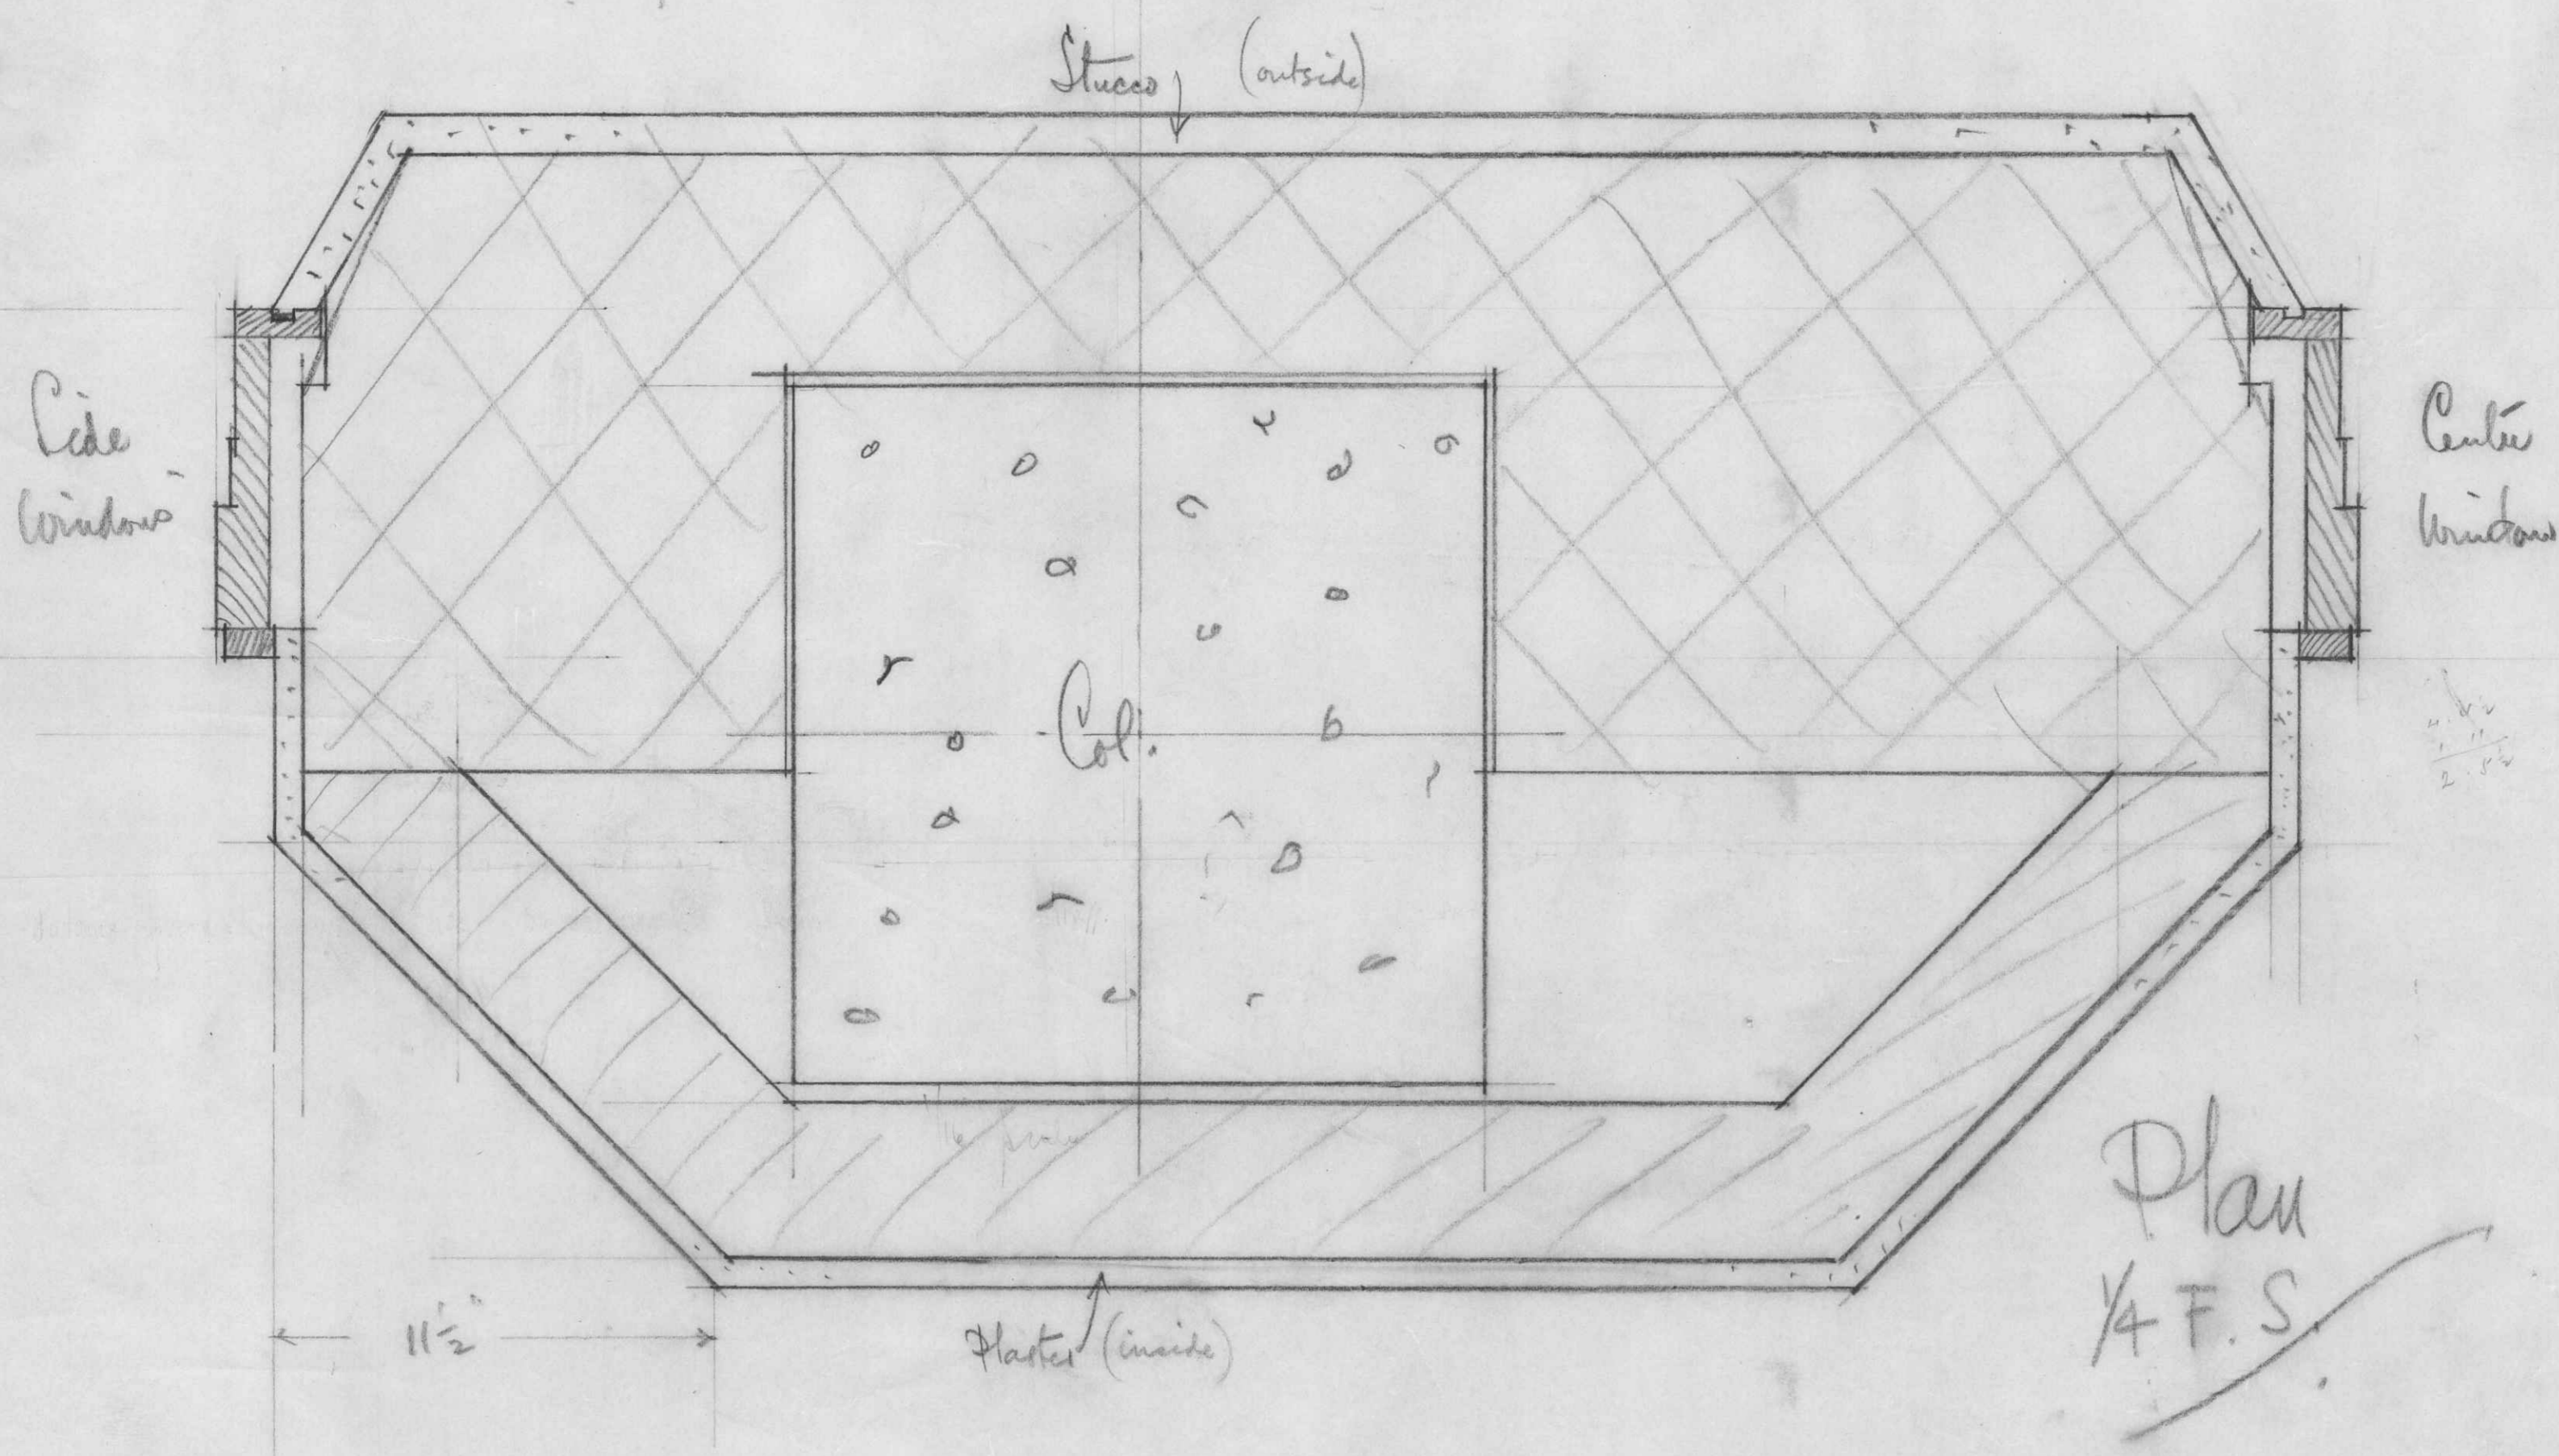

University Library

End Windows in Curvase.

Shap. Thompson  
Architect  
July 1924

5/16  
1/2  
3/4  
5/8  
2 prints