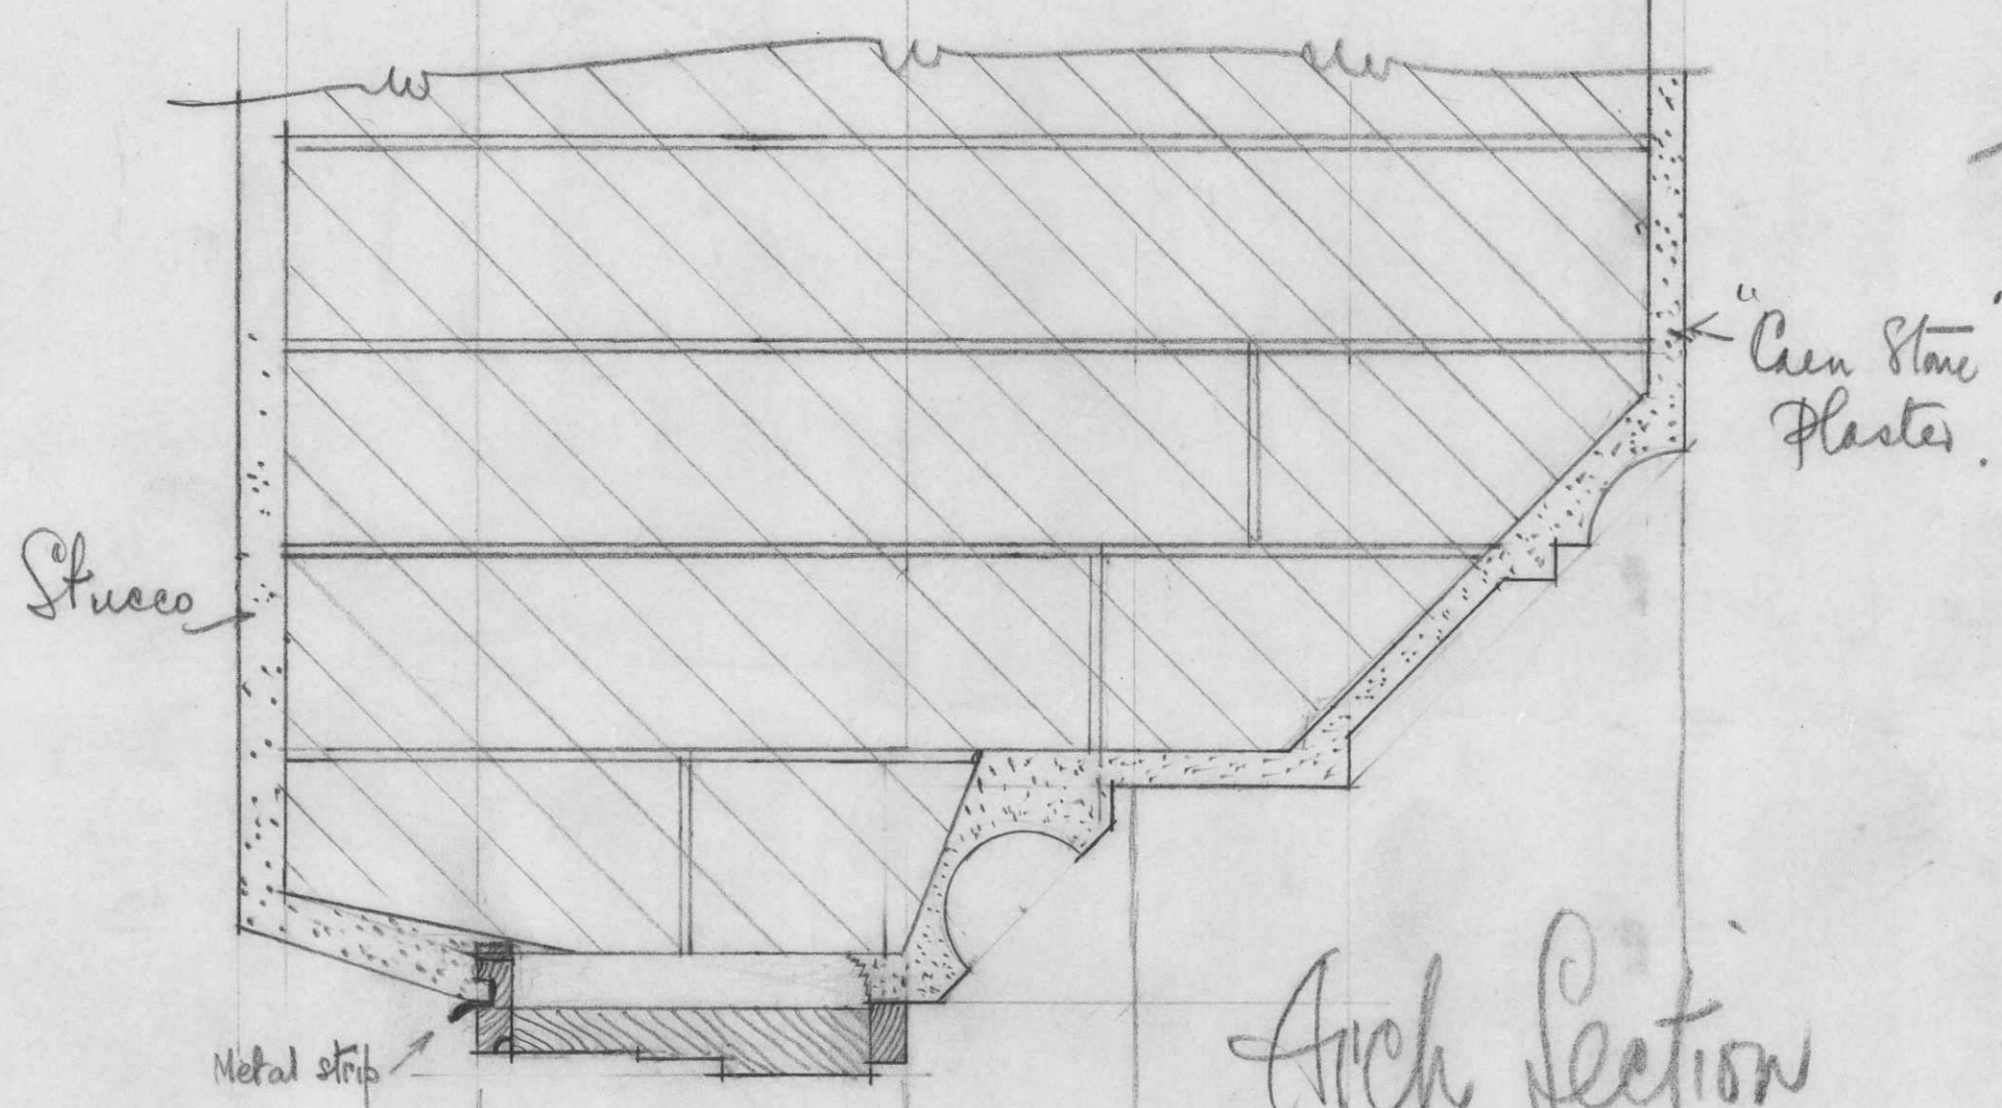

University Library

End Windows in Curvase.

Shap. Thompson  
Architect  
July 1924

5/16  
1/2  
3/4  
5/8  
2 prints